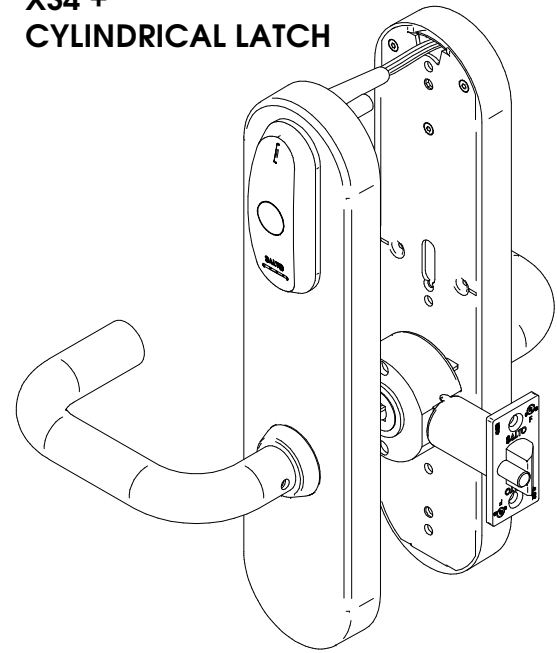

Metal Door Preparation for LC1Kxx Cyl. Latch + XS4 Escutcheon

Préparation des Portes Métalliques pour LC1Kxx + Béquille XS4

Mec. Puerta Metálica Pic. Cilíndrico LC1Kxx + Escudo XS4

XS4 +
CYLINDRICAL LATCH

* Also available 2-1/4"(60mm), 3- 3/4" (95mm) and 5" (127mm)

DOOR PREPARATION ACORDING TO A156.115

DIMENSIONS GIVEN IN INCHES AND (mm)