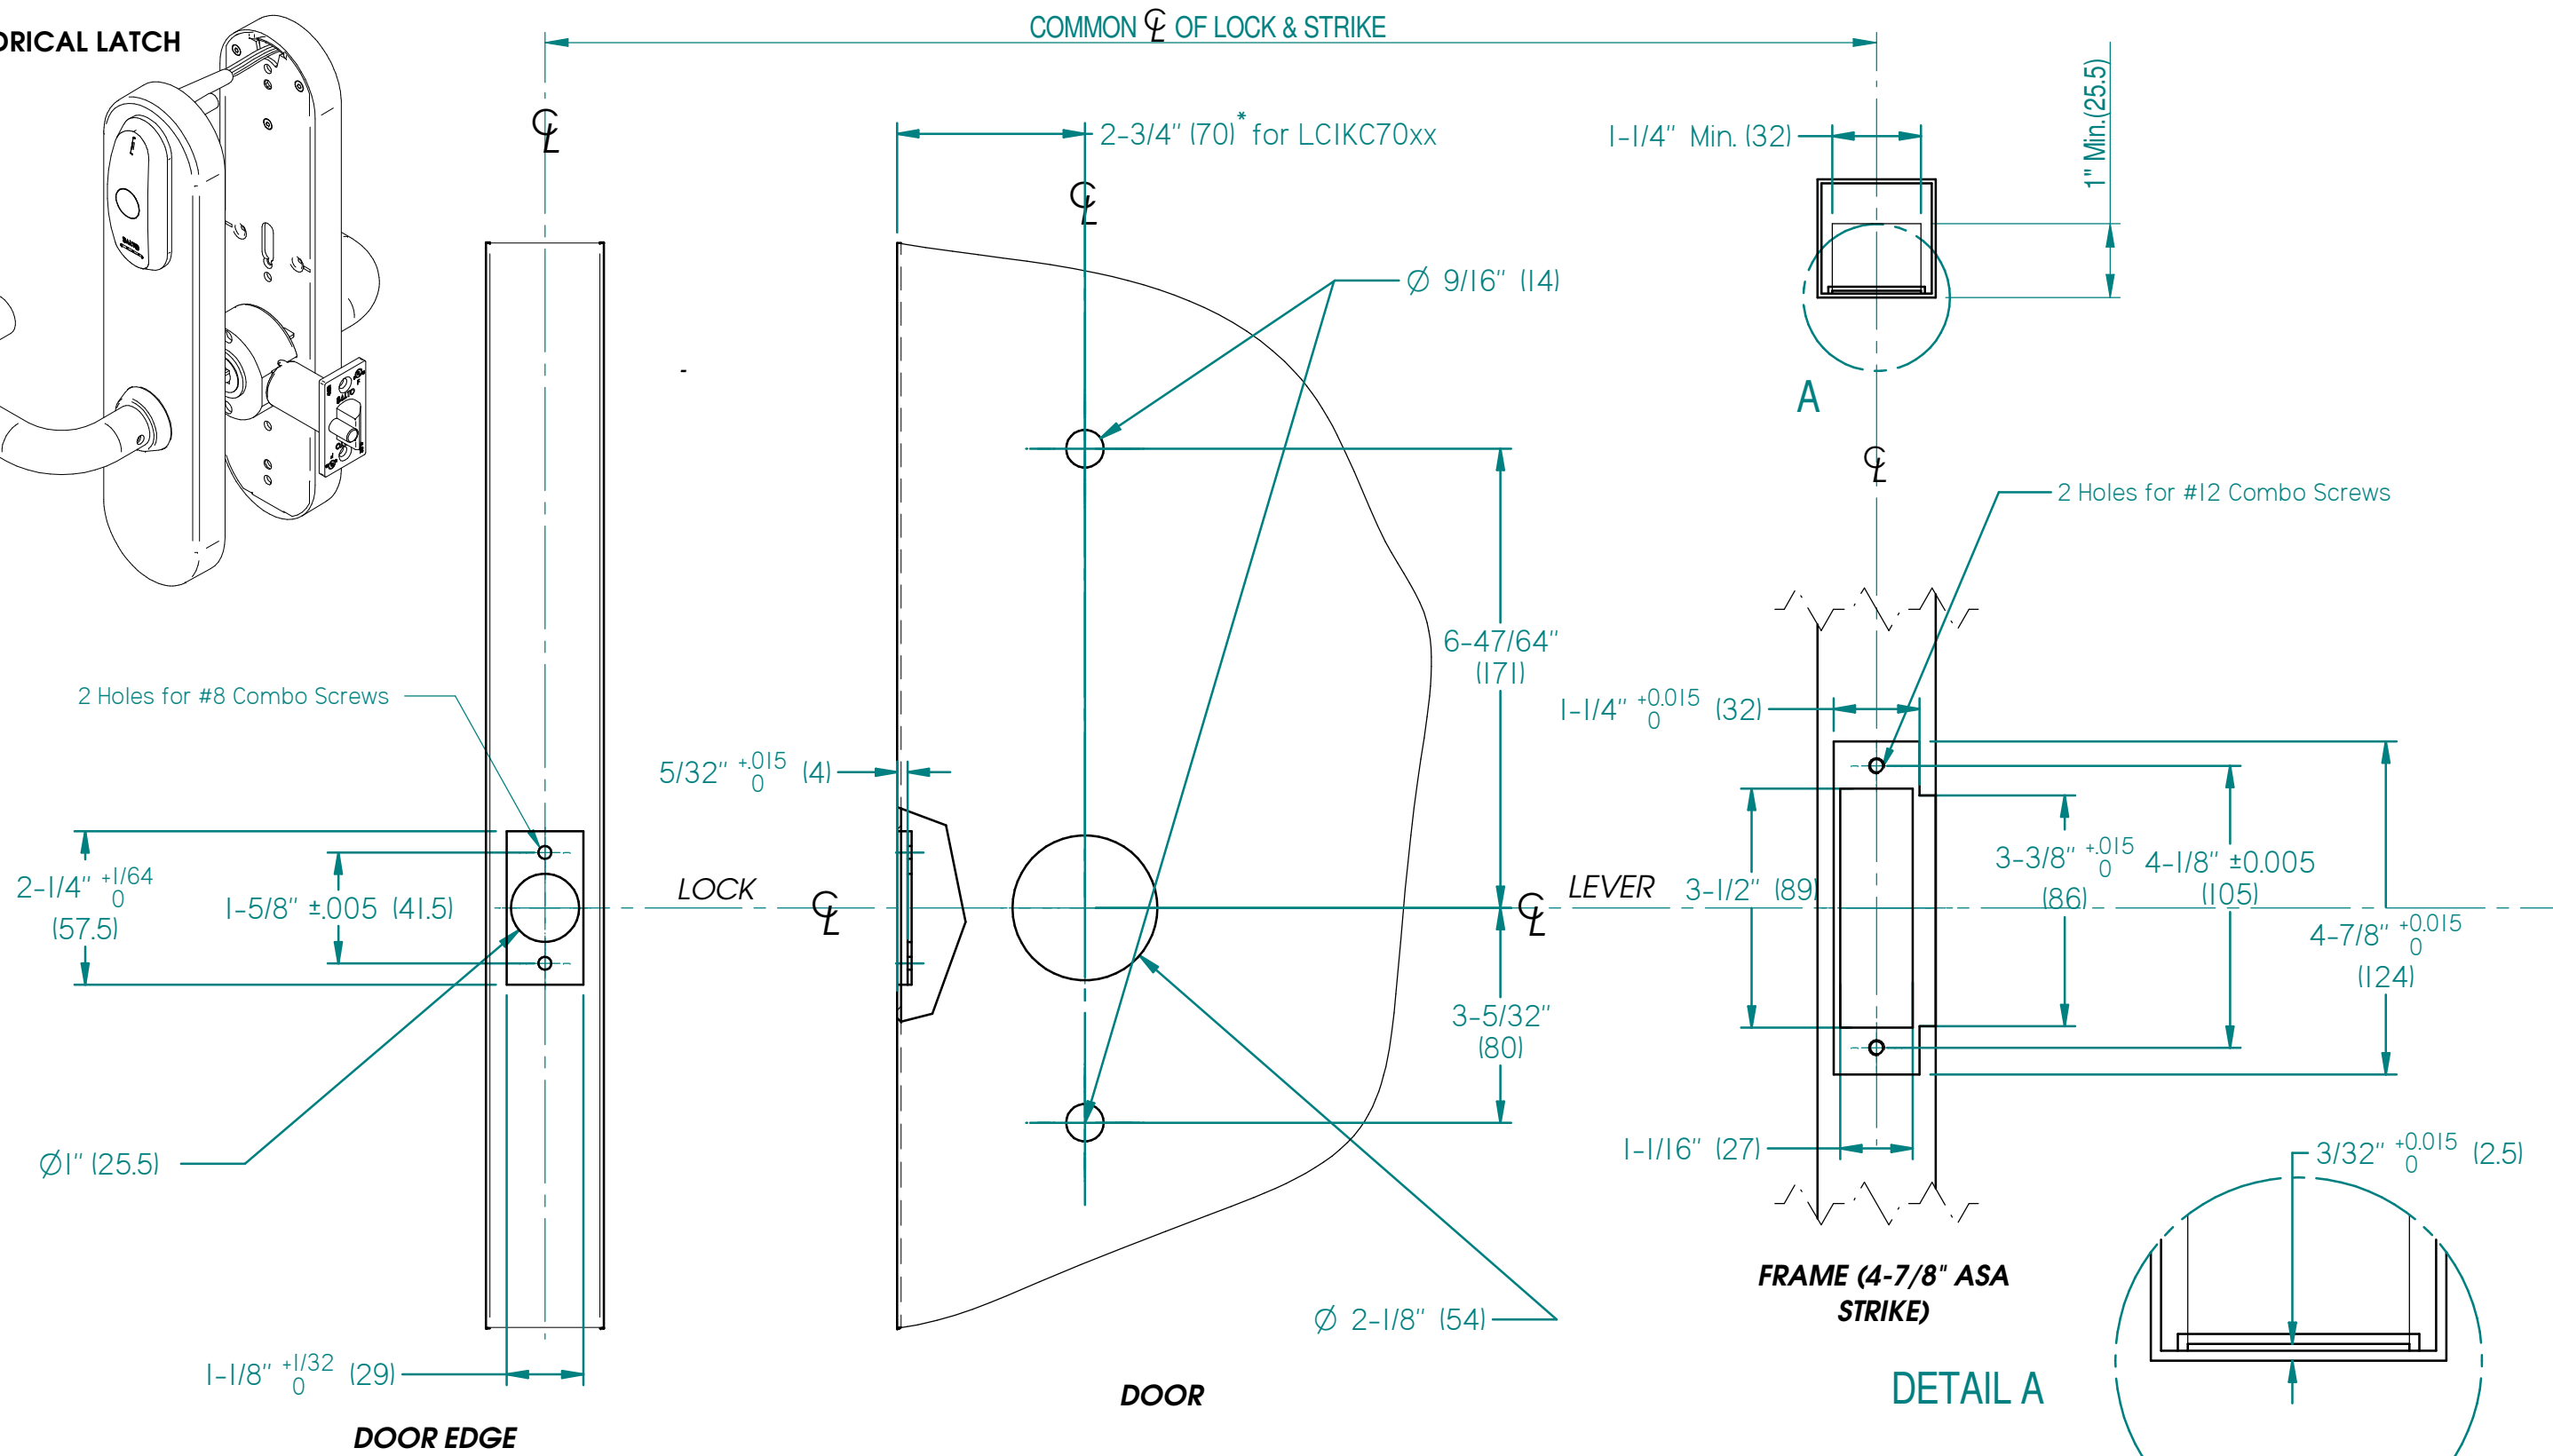

Metal Door Preparation for LC1Kxx Cyl. Latch + XS4 Escutcheon

Préparation des Portes Métalliques pour LC1Kxx + Béquille XS4

Mec. Puerta Metálica Pic. Cilíndrico LC1Kxx + Escudo XS4

XS4 +
CYLINDRICAL LATCH

* Also available 2-1/4"(60mm), 3- 3/4" (95mm) and 5" (127mm)

DOOR PREPARATION ACORDING TO A156.115

DIMENSIONS GIVEN IN INCHES AND (mm)